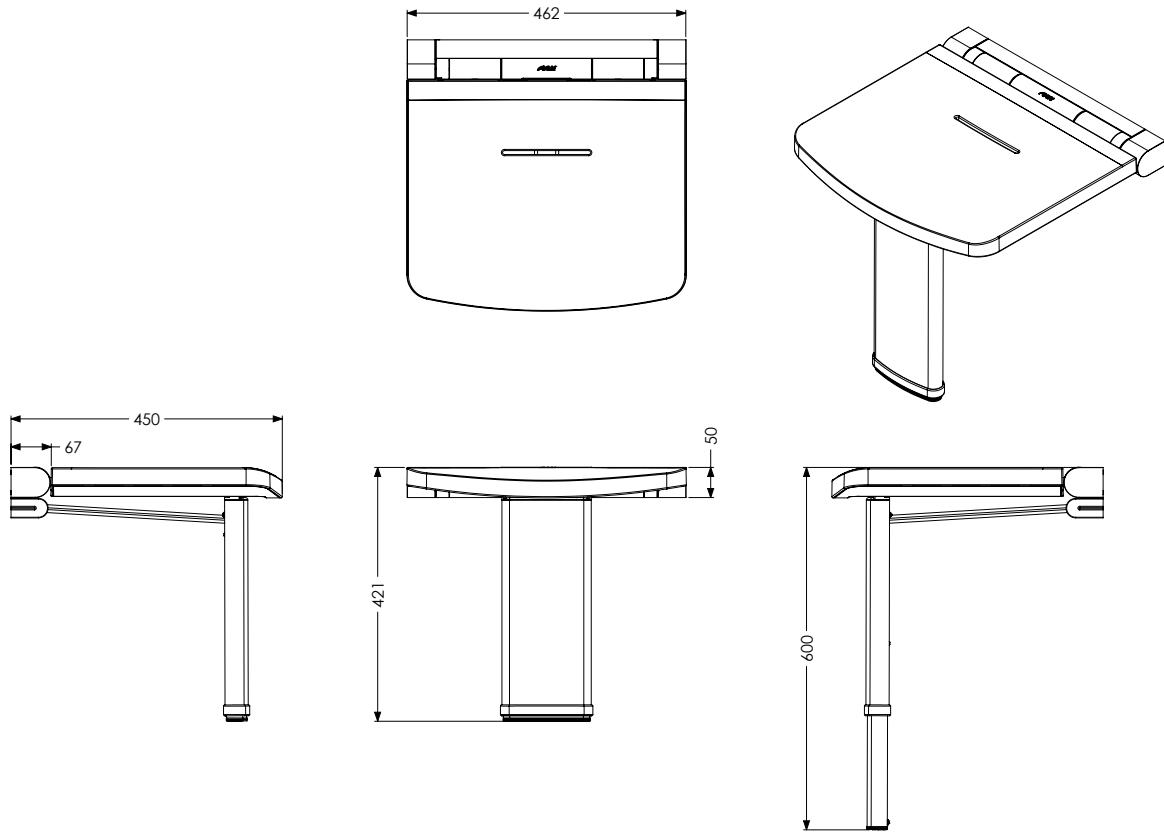

## Features

- + Stylish aesthetic designed in house by AKW
- + Maximum capacity for all variants: 31.5st / 200kg
- + Ergonomic, shaped seat
- + Water drainage slot
- + Fold-up seat with soft-close function
- + In folded up position, seat only projects max. 86mm
- + Standard seat height: 470mm
- + Adjustable leg offers a flexible height range from 421-600mm
- + Available in black or white with a matt finish
- + Easy to install and maintain

## Product Specification

- + Construction materials:
  - ABS seat
  - Aluminium leg
  - Die-cast zinc alloy brackets and pivot
  - Elastomer leg pad
  - Stainless steel components
  - Nylon components
- + Maximum capacity for all variants: 31.5st / 200kg
- + Five wall fixing points
- + Available in two colours : black and white
- + AKW branding on the wall mounting support
- + Dimensions:
  - Standard: W463 x D450 x H470mm
  - Adjustable leg: W463 x D450 x H421-600mm
  - Compact: W383 x D370 x H480mm
- + Seating area dimensions:
  - Standard & Adjustable leg: W483 x D383mm
  - Compact: W383 x D303mm
- + Seat height:
  - Standard: 470mm
  - Adjustable leg: 421-600mm
  - Compact: 480mm

## Other Information

- + Fixings not supplied

**Dimensions:**

Onyx Fold-Up Shower Seat

Onyx Compact Fold-Up Shower Seat

**Dimensions:**

Onyx Seat with adjustable leg