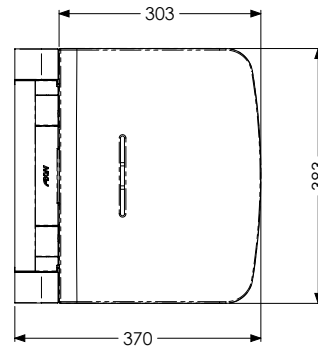

Dimensions:

Onyx Fold-Up Shower Seat

Onyx Compact Fold-Up Shower Seat