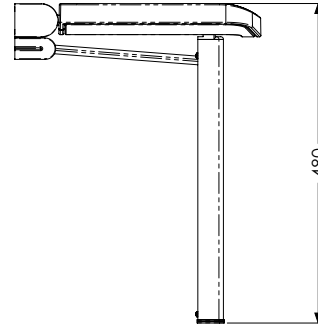

## Features

- + Stylish aesthetic designed in house by AKW
- + Maximum capacity for all variants: 31.5st / 200kg
- + Ergonomic, shaped seat
- + Water drainage slot
- + Fold-up seat with soft-close function
- + In folded up position, seat only projects max. 86mm
- + Standard seat height: 470mm
- + Adjustable leg offers a flexible height range from 421-600mm
- + Available in black or white with a matt finish
- + Easy to install and maintain

## Product Specification

- + Construction materials:
  - ABS seat
  - Aluminium leg
  - Die-cast zinc alloy brackets and pivot
  - Elastomer leg pad
  - Stainless steel components
  - Nylon components
- + Maximum capacity for all variants: 31.5st / 200kg
- + Five wall fixing points
- + Available in two colours : black and white
- + AKW branding on the wall mounting support
- + Dimensions:
  - Standard: W463 x D450 x H470mm
  - Adjustable leg: W463 x D450 x H421-600mm
  - Compact: W383 x D370 x H480mm
- + Seating area dimensions:
  - Standard & Adjustable leg: W483 x D383mm
  - Compact: W383 x D303mm
- + Seat height:
  - Standard: 470mm
  - Adjustable leg: 421-600mm
  - Compact: 480mm

## Other Information

- + Fixings not supplied

**Dimensions:**

Onyx Fold-Up Shower Seat

Onyx Compact Fold-Up Shower Seat

**Dimensions:**

Onyx Seat with adjustable leg