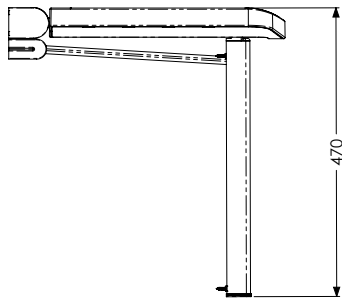

## Features

- + Stylish aesthetic designed in house by AKW
- + Maximum capacity for all variants: 31.5st / 200kg
- + Ergonomic, shaped seat
- + Water drainage slot
- + Fold-up seat with soft-close function
- + In folded up position, seat only projects max. 86mm
- + Standard seat height: 470mm
- + Adjustable leg offers a flexible height range from 421-600mm
- + Available in black or white with a matt finish
- + Easy to install and maintain

## Product Specification

- + Construction materials:
  - ABS seat
  - Aluminium leg
  - Die-cast zinc alloy brackets and pivot
  - Elastomer leg pad
  - Stainless steel components
  - Nylon components
- + Maximum capacity for all variants: 31.5st / 200kg
- + Five wall fixing points
- + Available in two colours : black and white
- + AKW branding on the wall mounting support
- + Dimensions:
  - Standard: W463 x D450 x H470mm
  - Adjustable leg: W463 x D450 x H421-600mm
  - Compact: W383 x D370 x H480mm
- + Seating area dimensions:
  - Standard & Adjustable leg: W483 x D383mm
  - Compact: W383 x D303mm
- + Seat height:
  - Standard: 470mm
  - Adjustable leg: 421-600mm
  - Compact: 480mm

## Other Information

- + Fixings not supplied

**Dimensions:**

Onyx Fold-Up Shower Seat

Onyx Compact Fold-Up Shower Seat

**Dimensions:**

Onyx Seat with adjustable leg