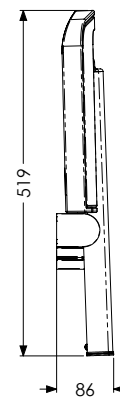

## Features

- + Stylish aesthetic designed in house by AKW
- + Maximum capacity for all variants: 31.5st / 200kg
- + Ergonomic, shaped seat
- + Water drainage slot
- + Fold-up seat with soft-close function
- + In folded up position, seat only projects max. 86mm
- + Standard seat height: 470mm
- + Adjustable leg offers a flexible height range from 421-600mm
- + Available in black or white with a matt finish
- + Easy to install and maintain

## Product Codes

Onyx Fold-up Shower Seat – White	02801WH-LS
Onyx Fold-up Shower Seat – Black	02801BK-LS
Onyx White Seat with Adjustable Leg	02810WH-LS
Onyx Black Seat with Adjustable Leg	02810BK-LS
Onyx Compact Fold-up Shower Seat White	02802WH-LS
Onyx Compact Fold-up Shower Seat Black	02802BK-LS

## Product Specification

- + Construction materials:
  - ABS seat
  - Aluminium leg
  - Die-cast zinc alloy brackets and pivot
  - Elastomer leg pad
  - Stainless steel components
  - Nylon components
- + Maximum capacity for all variants: 31.5st / 200kg
- + Five wall fixing points
- + Available in two colours : black and white
- + AKW branding on the wall mounting support
- + Dimensions:
  - Standard: W463 x D450 x H470mm
  - Adjustable leg: W463 x D450 x H421-600mm
  - Compact: W383 x D370 x H480mm
- + Seating area dimensions:
  - Standard & Adjustable leg: W483 x D383mm
  - Compact: W383 x D303mm
- + Seat height:
  - Standard: 470mm
  - Adjustable leg: 421-600mm
  - Compact: 480mm

## Other Information

- + Fixings not supplied

**Dimensions:**

Onyx Fold-Up Shower Seat

Onyx Compact Fold-Up Shower Seat

**Dimensions:**

Onyx Seat with adjustable leg