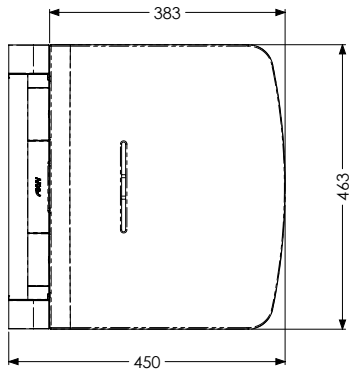

## Features

- + Stylish aesthetic designed in house by AKW
- + Maximum capacity for all variants: 31.5st / 200kg
- + Ergonomic, shaped seat
- + Water drainage slot
- + Fold-up seat with soft-close function
- + In folded up position, seat only projects max. 86mm
- + Standard seat height: 470mm
- + Adjustable leg offers a flexible height range from 421-600mm
- + Available in black or white with a matt finish
- + Easy to install and maintain

## Product Specification

- + Construction materials:
  - ABS seat
  - Aluminium leg
  - Die-cast zinc alloy brackets and pivot
  - Elastomer leg pad
  - Stainless steel components
  - Nylon components
- + Maximum capacity for all variants: 31.5st / 200kg
- + Five wall fixing points
- + Available in two colours : black and white
- + AKW branding on the wall mounting support
- + Dimensions:
  - Standard: W463 x D450 x H470mm
  - Adjustable leg: W463 x D450 x H421-600mm
  - Compact: W383 x D370 x H480mm
- + Seating area dimensions:
  - Standard & Adjustable leg: W483 x D383mm
  - Compact: W383 x D303mm
- + Seat height:
  - Standard: 470mm
  - Adjustable leg: 421-600mm
  - Compact: 480mm

## Other Information

- + Fixings not supplied

**Dimensions:**

Onyx Fold-Up Shower Seat

Onyx Compact Fold-Up Shower Seat

**Dimensions:**

Onyx Seat with adjustable leg