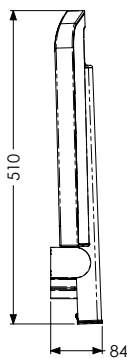

## Features

- + Stylish aesthetic designed in house by AKW
- + Maximum capacity for all variants: 31.5st / 200kg
- + Ergonomic, shaped seat
- + Water drainage slot
- + Fold-up seat with soft-close function
- + In folded up position, seat only projects max. 86mm
- + Standard seat height: 470mm
- + Adjustable leg offers a flexible height range from 421-600mm
- + Available in black or white with a matt finish
- + Easy to install and maintain

## Product Specification

- + Construction materials:
  - ABS seat
  - Aluminium leg
  - Die-cast zinc alloy brackets and pivot
  - Elastomer leg pad
  - Stainless steel components
  - Nylon components
- + Maximum capacity for all variants: 31.5st / 200kg
- + Five wall fixing points
- + Available in two colours : black and white
- + AKW branding on the wall mounting support
- + Dimensions:
  - Standard: W463 x D450 x H470mm
  - Adjustable leg: W463 x D450 x H421-600mm
  - Compact: W383 x D370 x H480mm
- + Seating area dimensions:
  - Standard & Adjustable leg: W483 x D383mm
  - Compact: W383 x D303mm
- + Seat height:
  - Standard: 470mm
  - Adjustable leg: 421-600mm
  - Compact: 480mm

## Other Information

- + Fixings not supplied

**Dimensions:**

Onyx Fold-Up Shower Seat

Onyx Compact Fold-Up Shower Seat

**Dimensions:**

Onyx Seat with adjustable leg